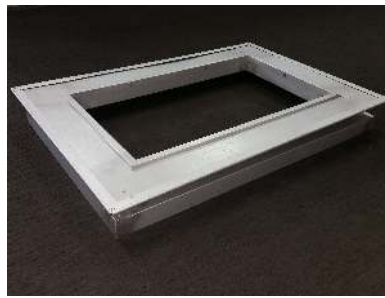

Original Skydome® - Skylight Only for Corrugated, Metal Deck and Hob Roof types

METAL DECK

CODE	SIZE mm
4/7 ①②③	400 x 700
550 ①②③	550 x 550
55/8 ①②③	550 x 800
55/11 ①②③	550 x 1100
55/21 ①②③*	550 x 2100
800 ①②③	800 x 800
8/11 ①②③	800 x 1100
8/14 ①②③*	800 x 1400
8/21 ①②③*	800 x 2100
1000 ①②③	1000 x 1000
1200 ①②③	1200 x 1200
1500 ①②③*	1500 x 1500
1800 ①②③*	1800 x 1800

- When Ordering replace ① with roof type; i.e. CSD = Corrugated, SD = Metal Deck or Concrete Hob.
- When ordering replace ② with dome type; i.e. O = Opal, C = Clear or T = Tint.
- When ordering replace ③ with ventilation type; i.e. V = Vented or NV = Non-Vented.
- * Limited floor stock is carried of these sizes, check availability.
- Suitable for Roof hobs built to our specifications i.e 100 mm high & 80mm wide
- Colour coating to match roof (allow 4-5working days) - **additional costs apply.**
- Clear & Opal Acrylic Domes same price - **additional costs apply for TINT.**
- For Corrugated Roofs units flashed on the long side **additional costs apply**
- For Colour bond Roofs specify if corrugated metal deck or Ribbed.
- Soaker trays are available on request

Complete Skyflex™ Kits

Skyflex™ kits include:

- Skydome® with standard acrylic dome.
- Skyflex™ ducting to specified length.
- White aluminium ceiling frame.
- Seadrift diffuser

CODE	Available Sizes	Skyflex™ Kits	
		1.5m	3m
FLEXXIT4/7	400 x 700		
FLEXXIT550	550 x 550		
FLEXXIT55/8	550 x 800		
FLEXXIT55/11	550 x 1100		
FLEXXIT800	800 x 800		

Order Code	Description	
MK7SKYFAN	External Fan	

For Opencell diffuser 800 x 800 or larger POA

Skydome®

Metal Deck Roof Type

Skyflex™ Kit

Skyflex™ Flexible Shaft

Architrave & Diffuser

Original Skydome® - Skylight Only for Tile Roof